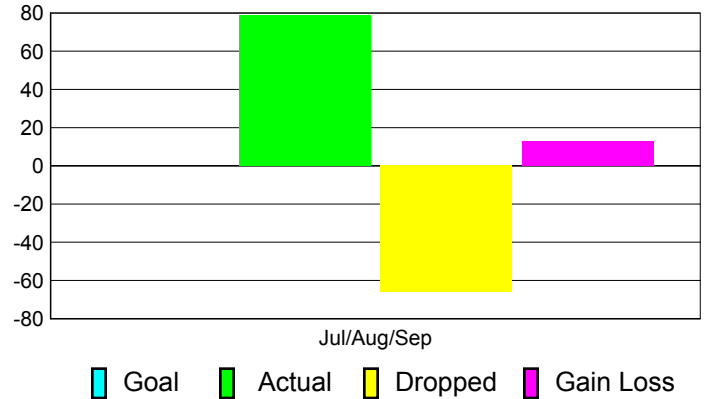

Membership Results 2011-2012

Goal, New, Dropped, Gain/Loss

Comparison of Membership Gain/Loss

Current Year Compared to the Previous Year